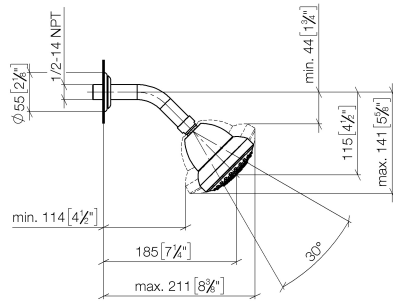

28 508 360

- 200mm projection
- ball-joint pivotable through 30°
- Three settings: PURIFY RAIN, COMPACT SOFT FLOW, COMPACT AQUAPRESSURE FLOW, max. flow rate 9 l/min (at 3 bar)
- Function from: 7 l/min
- with anti-scale system
- spray head Ø 94mm
- rosette Ø 55 mm
- 1/2" connection

| | | |
|---|------------------------------|--------------------|
|  | Chrome | 28 508 360-00 |
|  | Chrome | 28 508 360-00 0010 |
|  | Brushed Platinum | 28 508 360-06 0010 |
|  | Brushed Platinum | 28 508 360-06 |
|  | Platinum | 28 508 360-08 0010 |
|  | Platinum | 28 508 360-08 |
|  | Durabass (23kt Gold) | 28 508 360-09 0010 |
|  | Durabass (23kt Gold) | 28 508 360-09 |
|  | Brushed Durabass (23kt Gold) | 28 508 360-28 0010 |
|  | Brushed Durabass (23kt Gold) | 28 508 360-28 |
|  | Brushed Dark Platinum | 28 508 360-99 0010 |
|  | Brushed Dark Platinum | 28 508 360-99 |

Recommended miscellaneous

- Concealed wall elbow -** 35 085 970 90
- max. recess depth 163 mm
 - min. recess depth 90 mm

28 508 360

mm [inches]

Flow rate chart

28 508 360

Spare parts list

| No. | Item Number | Name | Quantity used | Delivery time |
|-----|--------------------|------------|---------------|---------------|
| 1 | 09 27 35 003-00 | rosette | 1 | 10 |
| 2 | 90 14 10 026 00 90 | seal | 1 | 2 |
| 3 | 09 11 03 011-00 | connection | 1 | 10 |
| 4 | 04 12 11 120 00-00 | shower | 1 | 10 |