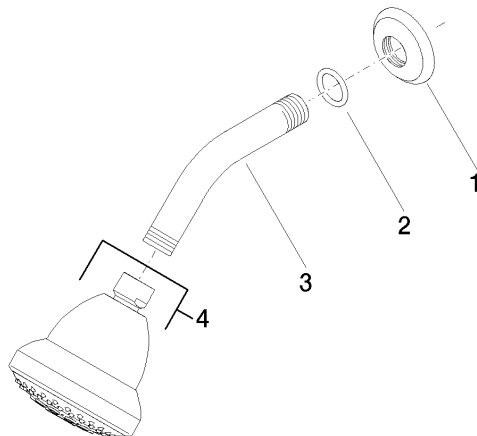

28 508 360

- 200mm projection
- ball-joint pivotable through 30°
- Three settings: PURIFY RAIN, COMPACT SOFT FLOW, COMPACT AQUAPRESSURE FLOW, max. flow rate 9 l/min (at 3 bar)
- Function from: 7 l/min
- with anti-scale system
- spray head Ø 94mm
- rosette Ø 55 mm
- 1/2" connection

| | | |
|---|------------------------------|--------------------|
|  | Chrome | 28 508 360-00 |
|  | Chrome | 28 508 360-00 0010 |
|  | Brushed Platinum | 28 508 360-06 0010 |
|  | Brushed Platinum | 28 508 360-06 |
|  | Platinum | 28 508 360-08 0010 |
|  | Platinum | 28 508 360-08 |
|  | Durabass (23kt Gold) | 28 508 360-09 0010 |
|  | Durabass (23kt Gold) | 28 508 360-09 |
|  | Brushed Durabass (23kt Gold) | 28 508 360-28 0010 |
|  | Brushed Durabass (23kt Gold) | 28 508 360-28 |
|  | Brushed Dark Platinum | 28 508 360-99 0010 |
|  | Brushed Dark Platinum | 28 508 360-99 |

Recommended miscellaneous

- Concealed wall elbow -** 35 085 970 90
- max. recess depth 163 mm
 - min. recess depth 90 mm

28 508 360

mm [inches]

Flow rate chart

28 508 360

Spare parts list

| No. | Item Number | Name | Quantity used | Delivery time |
|-----|--------------------|------------|---------------|---------------|
| 1 | 09 27 35 003-00 | rosette | 1 | 10 |
| 2 | 90 14 10 026 00 90 | seal | 1 | 2 |
| 3 | 09 11 03 011-00 | connection | 1 | 10 |
| 4 | 04 12 11 120 00-00 | shower | 1 | 10 |